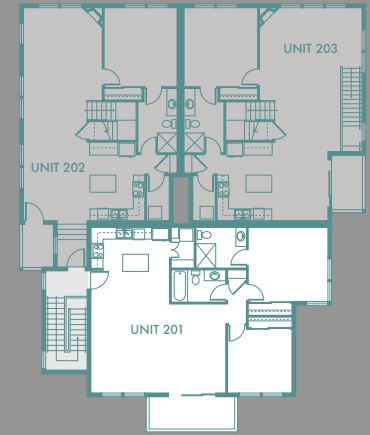

# 201

## Condo

2 Bed / 2 Bath / Garage

1167 Sq. Ft. +/-

Plan not to scale. For reference purposes only.