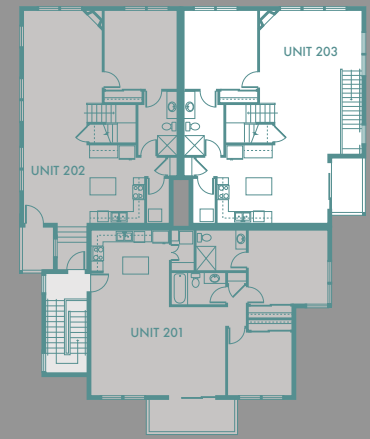

## Condo

2 Bed / 2 Bath / Garage

1424 Sq. Ft. +/-

Plan not to scale. For reference purposes only.