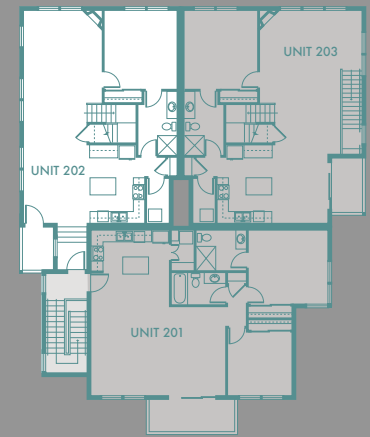

SWENSON

202

Condo

2 Bed / 2 Bath / Garage

1454 Sq. Ft. +/-

Plan not to scale. For reference purposes only.