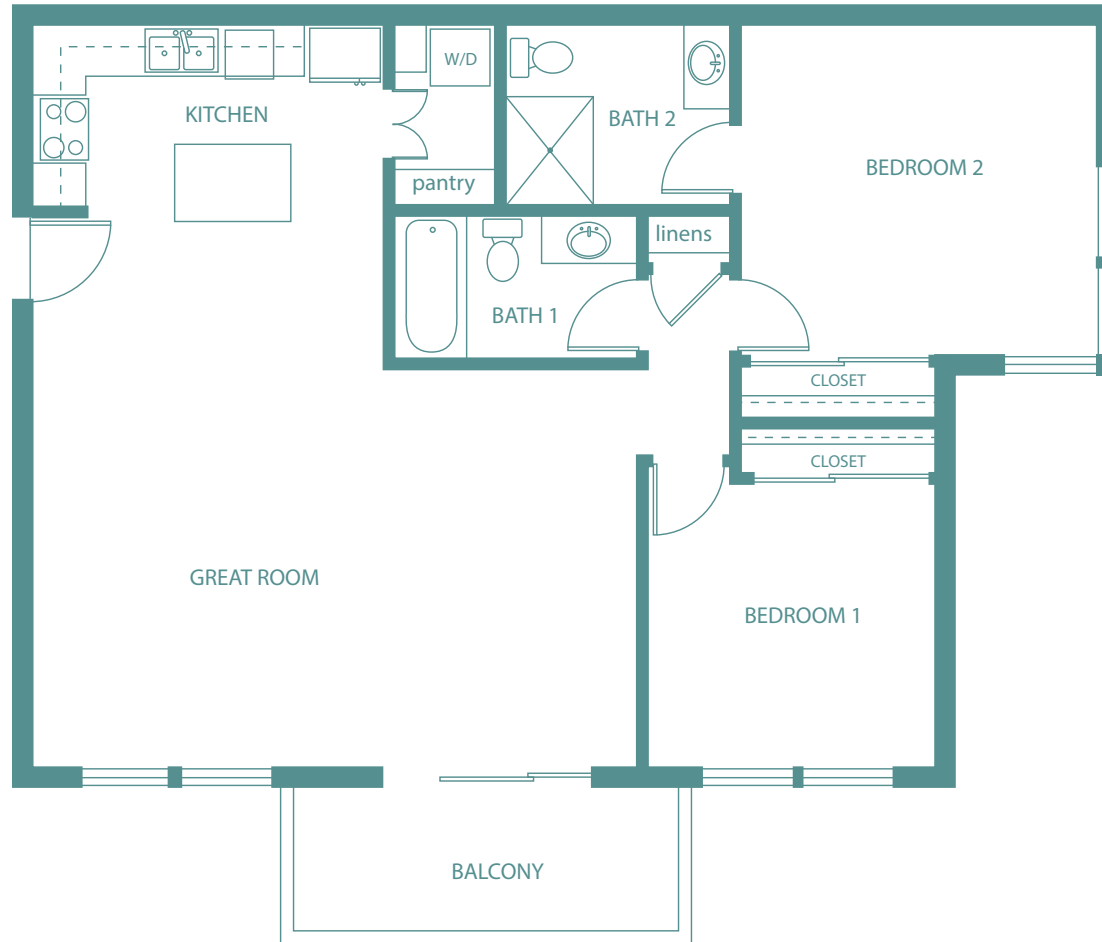

SWENSON

201

Condo

2 Bed / 2 Bath / Garage

1167 Sq. Ft. +/-

Plan not to scale. For reference purposes only.

SWENSON

202

Condo

2 Bed / 2 Bath / Garage

1454 Sq. Ft. +/-

Plan not to scale. For reference purposes only.

SWENSON

203

Condo

2 Bed / 2 Bath / Garage

1424 Sq. Ft. +/-

Plan not to scale. For reference purposes only.