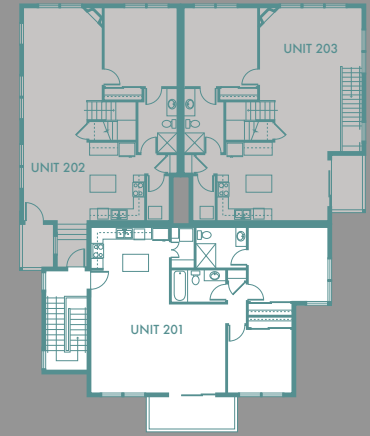

SWENSON

201

Condo

2 Bed / 2 Bath / Garage

1167 Sq. Ft. +/-

Plan not to scale. For reference purposes only.

SWENSON

202

Condo

2 Bed / 2 Bath / Garage

1454 Sq. Ft. +/-

Plan not to scale. For reference purposes only.

SWENSON

203

Condo

2 Bed / 2 Bath / Garage

1424 Sq. Ft. +/-

Plan not to scale. For reference purposes only.