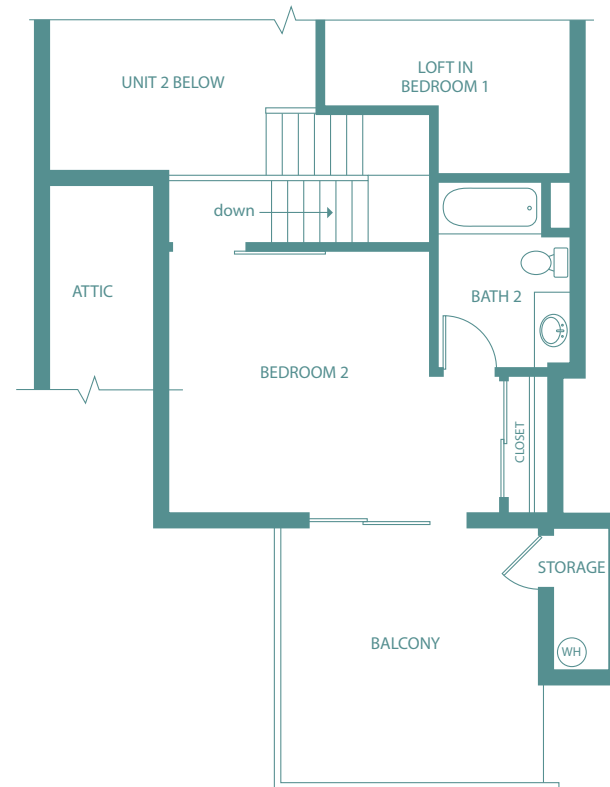

SWENSON

201

Condo

2 Bed / 2 Bath / Garage

1167 Sq. Ft. +/-

Plan not to scale. For reference purposes only.

SWENSON

202

Condo

2 Bed / 2 Bath / Garage

1454 Sq. Ft. +/-

Plan not to scale. For reference purposes only.

SWENSON

203

Condo

2 Bed / 2 Bath / Garage

1424 Sq. Ft. +/-

Plan not to scale. For reference purposes only.