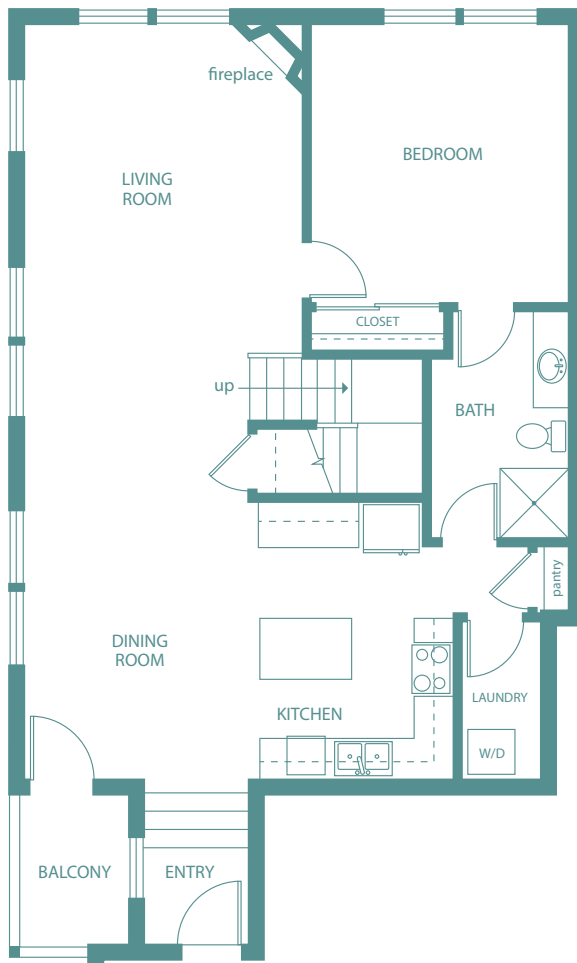

SWENSON

201

Condo

2 Bed / 2 Bath / Garage

1167 Sq. Ft. +/-

Plan not to scale. For reference purposes only.

SWENSON

202

Condo

2 Bed / 2 Bath / Garage

1454 Sq. Ft. +/-

Plan not to scale. For reference purposes only.

SWENSON

203

Condo

2 Bed / 2 Bath / Garage

1424 Sq. Ft. +/-

Plan not to scale. For reference purposes only.