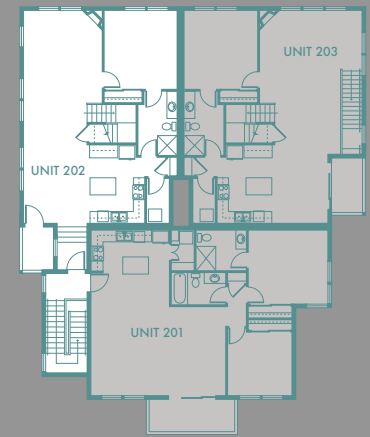

SWENSON

201

Condo

2 Bed / 2 Bath / Garage

1167 Sq. Ft. +/-

Plan not to scale. For reference purposes only.

SWENSON

202

Condo

2 Bed / 2 Bath / Garage

1454 Sq. Ft. +/-

Plan not to scale. For reference purposes only.

SWENSON

203

Condo

2 Bed / 2 Bath / Garage

1424 Sq. Ft. +/-

Plan not to scale. For reference purposes only.