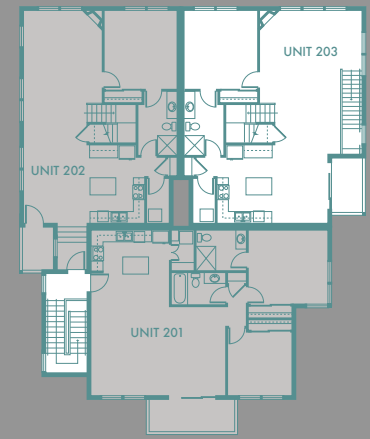

SWENSON

201

Condo

2 Bed / 2 Bath / Garage

1167 Sq. Ft. +/-

Plan not to scale. For reference purposes only.

SWENSON

202

Condo

2 Bed / 2 Bath / Garage

1454 Sq. Ft. +/-

Plan not to scale. For reference purposes only.

SWENSON

203

Condo

2 Bed / 2 Bath / Garage

1424 Sq. Ft. +/-

Plan not to scale. For reference purposes only.