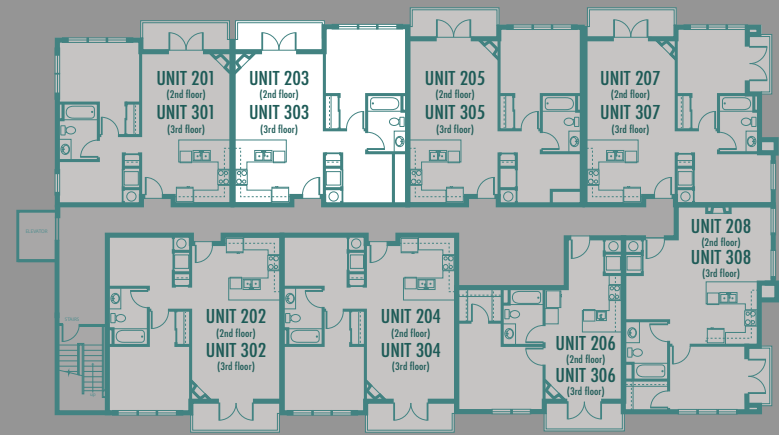

## Condo

1 Bed / 1 Bath + 1 Den

858 Sq. Ft. +/-

Plan not to scale. For reference purposes only.

SWENSON

# 202 & 302

Condo

1 Bed / 1 Bath

764 Sq. Ft. +/-

Plan not to scale. For reference purposes only.

SWENSON