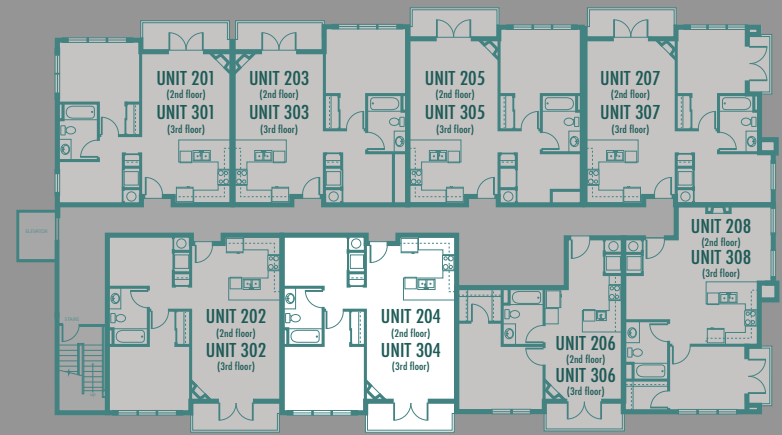

# 202 & 302

Condo

1 Bed / 1 Bath

764 Sq. Ft. +/-

Plan not to scale. For reference purposes only.

SWENSON

## Condo

1 Bed / 1 Bath + 1 Den

858 Sq. Ft. +/-

Plan not to scale. For reference purposes only.

SWENSON

## Condo

1 Bed / 1 Bath + 1 Den

873 Sq. Ft. +/-

Plan not to scale. For reference purposes only.

SWENSON