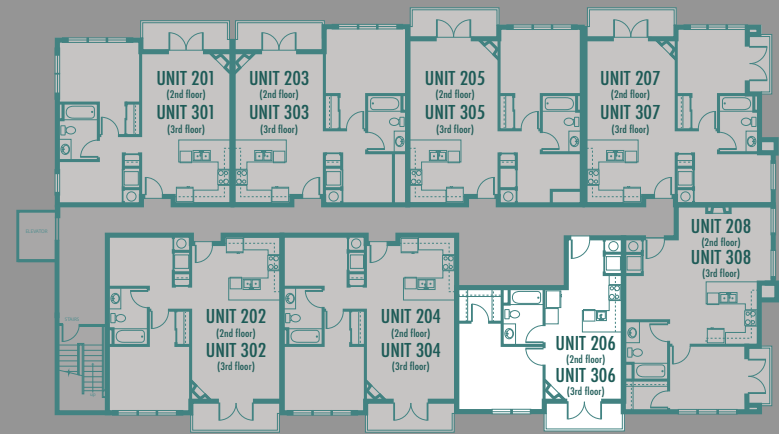

206 & 306

Condo

1 Bed / 1 Bath

646 Sq. Ft. +/-