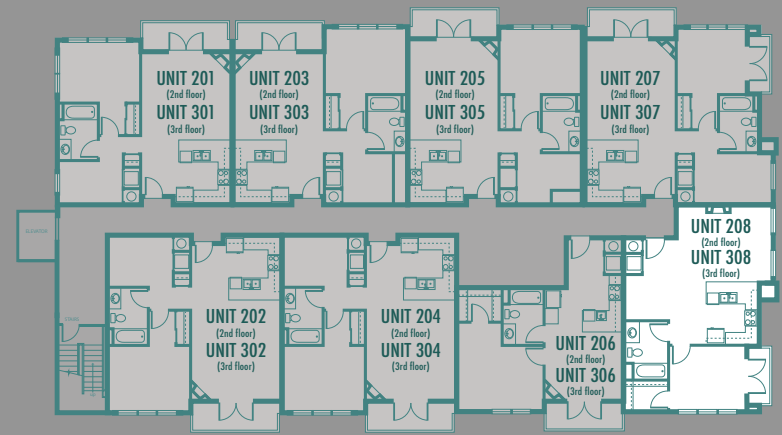

208 & 308

Condo

1 Bed / 1 Bath + 1 Den

850 Sq. Ft. +/-

Plan not to scale. For reference purposes only.