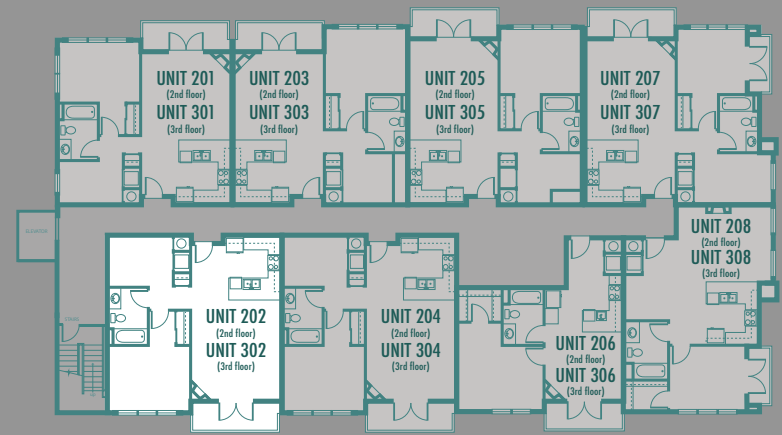

## Condo

1 Bed / 1 Bath + 1 Den

858 Sq. Ft. +/-

Plan not to scale. For reference purposes only.

SWENSON

# 202 & 302

Condo

1 Bed / 1 Bath

764 Sq. Ft. +/-

Plan not to scale. For reference purposes only.

SWENSON