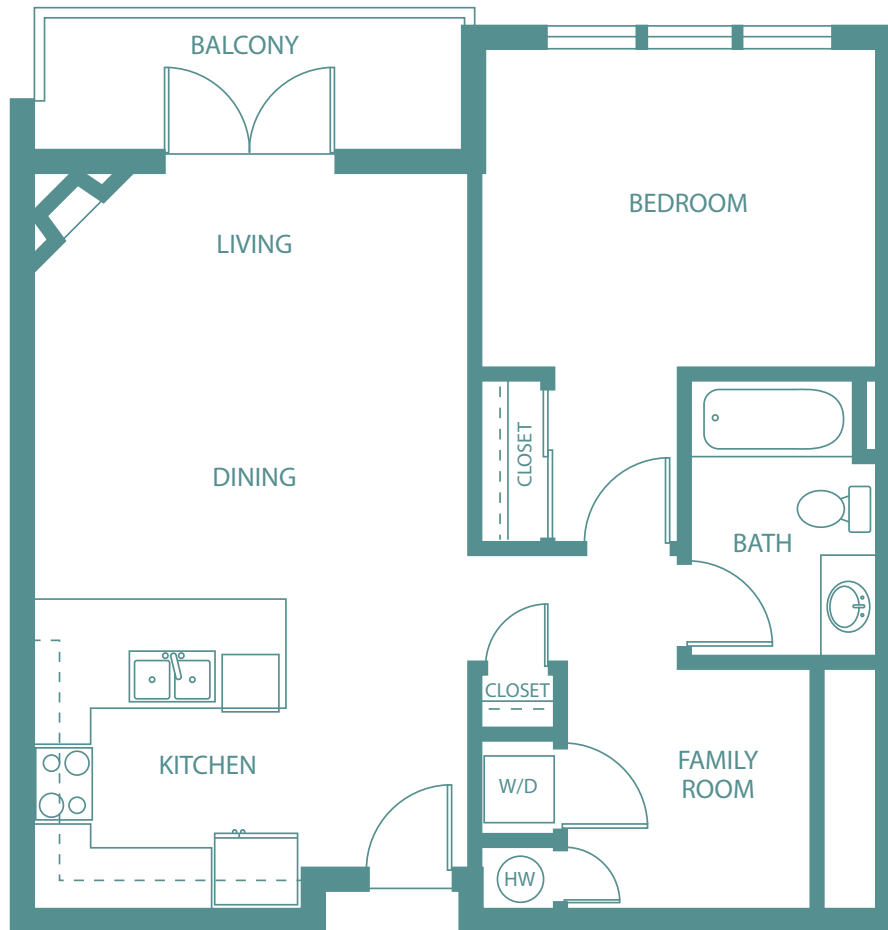

Plan not to scale. For reference purposes only.