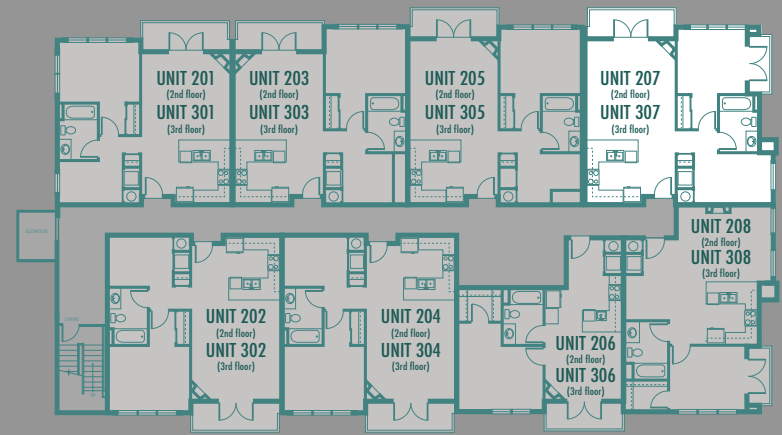

207 & 307

Condo

1 Bed / 1 Bath + 1 Den

862 Sq. Ft. +/-