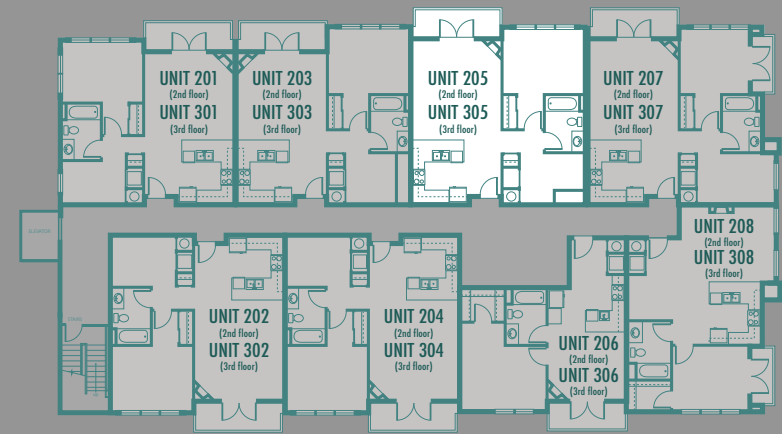

205 & 305

Condo

1 Bed / 1 Bath + 1 Den

842 Sq. Ft. +/-