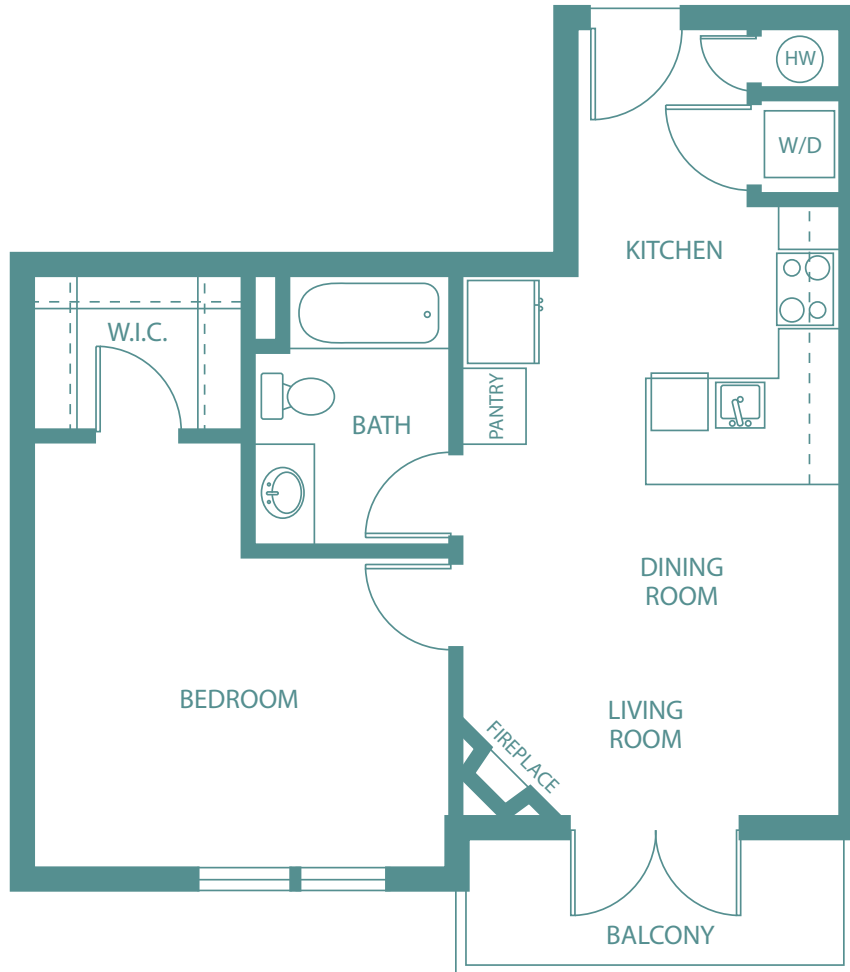

# 206 & 306

Condo

1 Bed / 1 Bath

646 Sq. Ft. +/-

Plan not to scale. For reference purposes only.

SWENSON