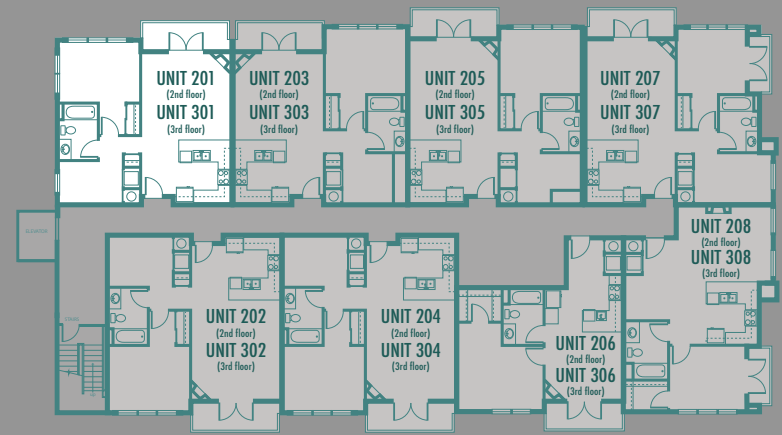

## Condo

1 Bed / 1 Bath + 1 Den

858 Sq. Ft. +/-

Plan not to scale. For reference purposes only.

SWENSON

# 202 & 302

Condo

1 Bed / 1 Bath

764 Sq. Ft. +/-

Plan not to scale. For reference purposes only.

SWENSON