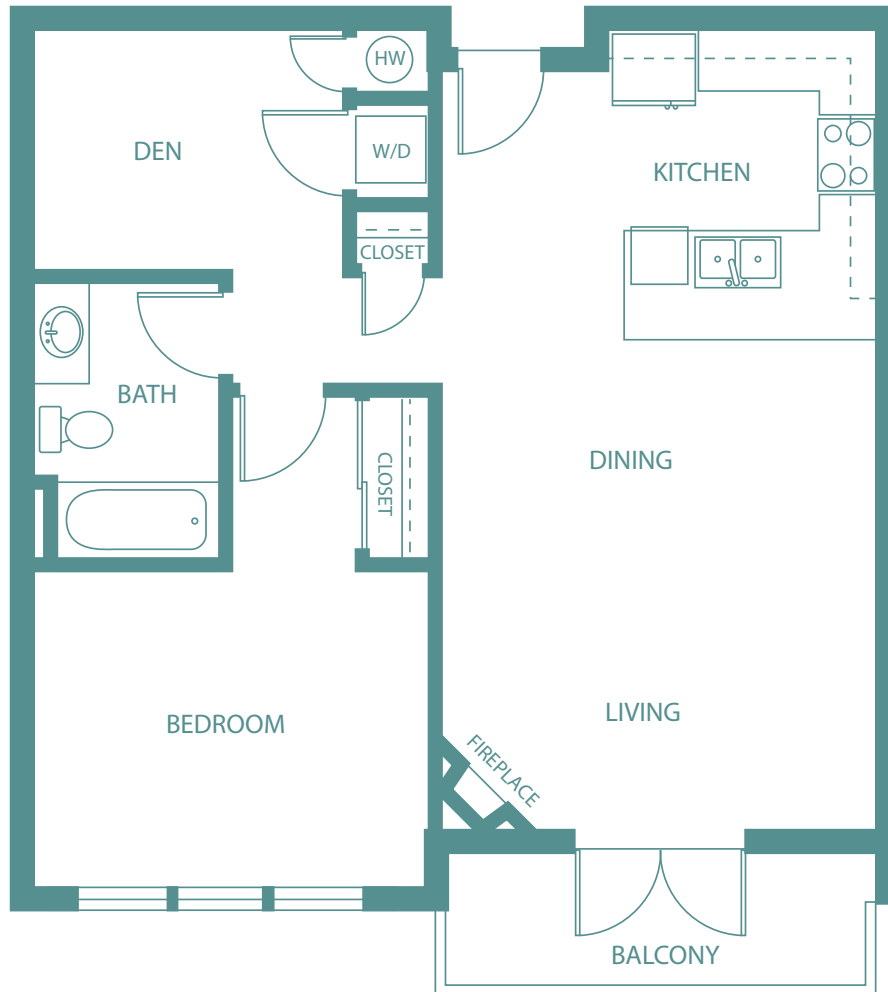

# 202 & 302

Condo

1 Bed / 1 Bath

764 Sq. Ft. +/-

Plan not to scale. For reference purposes only.

SWENSON

# 203 & 303