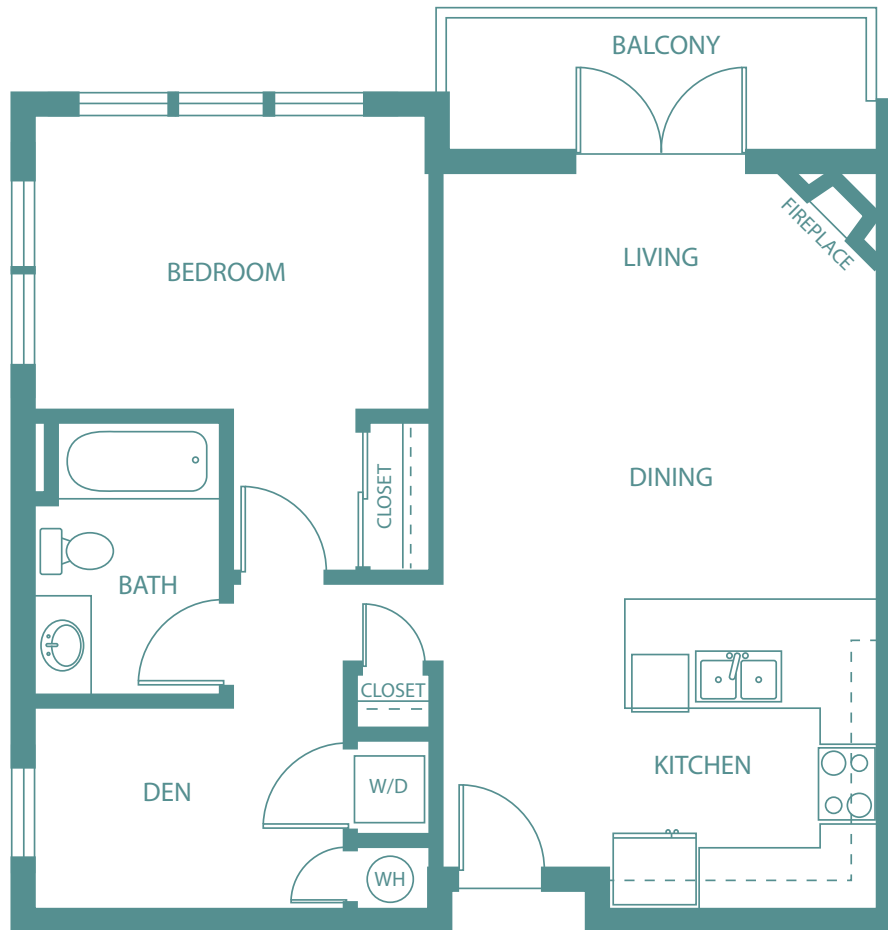

# 201 & 301

## Condo

1 Bed / 1 Bath + 1 Den

858 Sq. Ft. +/-

Plan not to scale. For reference purposes only.

SWENSON

# 202 & 302

Condo

1 Bed / 1 Bath

764 Sq. Ft. +/-

Plan not to scale. For reference purposes only.

SWENSON