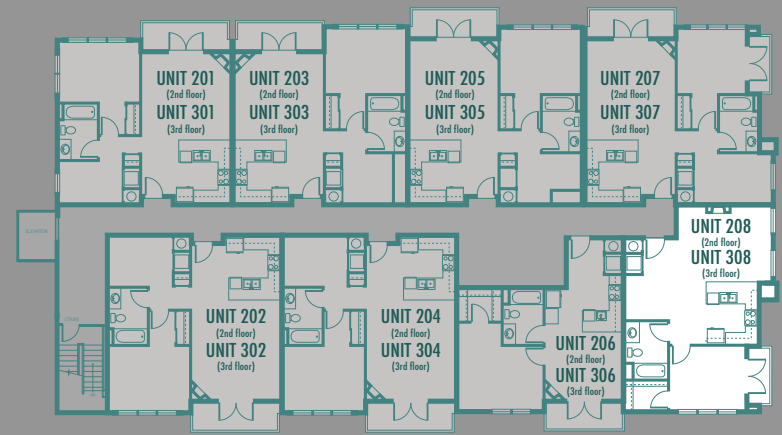

SWENSON

208 & 308

Condo

1 Bed / 1 Bath + 1 Den

850 Sq. Ft. +/-

Plan not to scale. For reference purposes only.