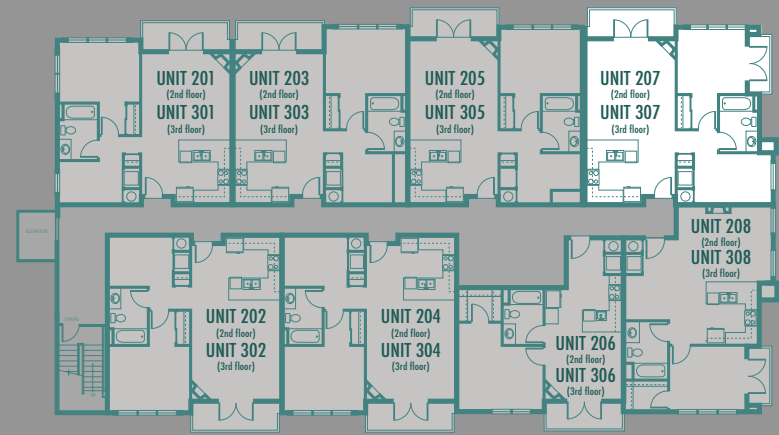

SWENSON

207 & 307

Condo

1 Bed / 1 Bath + 1 Den

862 Sq. Ft. +/-

Plan not to scale. For reference purposes only.