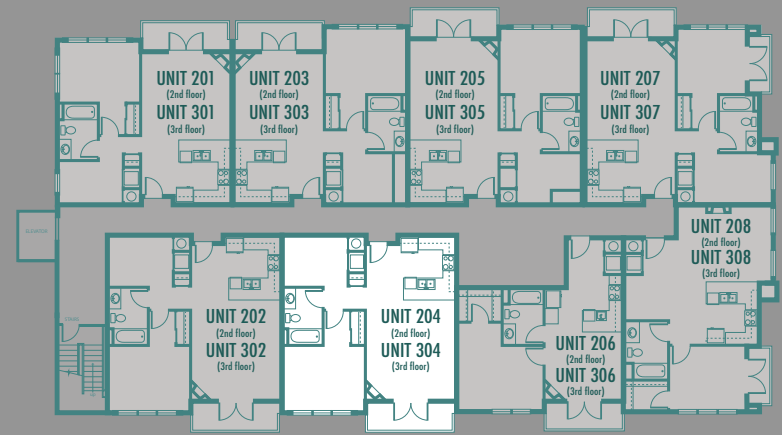

SWENSON

204 & 304

Condo

1 Bed / 1 Bath + 1 Den

873 Sq. Ft. +/-

Plan not to scale. For reference purposes only.