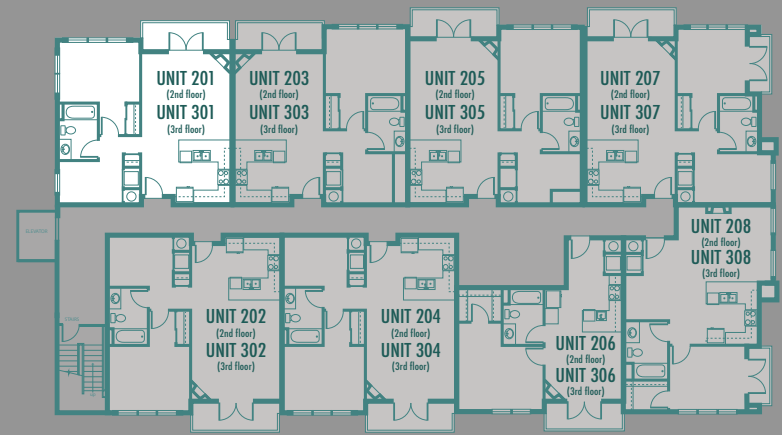

# 201 & 301

## Condo

1 Bed / 1 Bath + 1 Den

858 Sq. Ft. +/-

Plan not to scale. For reference purposes only.